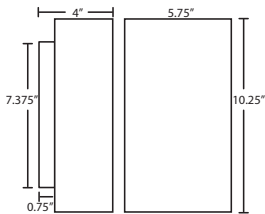

DORIAN 10 / 17

SCONCES WALL

location: DAMP

SPECIFICATIONS:

DESCRIPTION

Wall-mounted ADA-compliant sconces featuring open-ended handcrafted glass.

LAMPING

Standard: 60W A19 120V incandescent, suitable for dimming.

CFL: 4-Pin CFL with non-dimming electronic ballast. 120V, lamp not included.

GU24 CFL: Self-ballasted GU24 lampholders. 13W max, 120V, lamp not included.

LED: 10W LED Replaceable source, 120V, dimmable, included.

DIFFUSER

Diffuser shall be handcrafted glass of various decors.

Dorian 10: 5.75" W x 10.25" H x 4" D

Dorian 17: 5.75" W x 17.5" H x 4" D

CONSTRUCTION

Stamped aluminum fitter is powder coated white. Glass is secured to fitter by set screws.

MOUNTING

Installs directly to a 4" octagonal outlet box. 75°C supply wire required for incandescent lamping. 10" fixture is centered on the outlet box.

17" fixture centerline is 0.75" below the outlet box centerline. Can be oriented horizontal or vertical. Wall mount only.

LABELS

UL or ETL Listed. Suitable for Damp Locations (interior use only).

Dorian 10: #1189

FIXTURE/DECOR	LAMP OPTIONS	OPTIONS
118907 Opal Matte	(blank) 1x 60W A19 Incan	LW Low Wattage
118952 Marble	E1 1x 18W Quad 120V	labeling
118983 Mocha	GU24 1x 13W GU24 120V	
	LED 1x10W LED 120V, dimmable