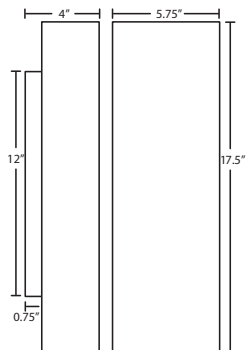

Dorian 17: #1190

FIXTURE/DECOR	LAMP OPTIONS	OPTIONS
119007 Opal Matte	(blank) 2x 60W A19 Incan	LW Low Wattage
119052 Marble	H1 1x 26W Quad 120V	labeling
	Q1 1x 26W Quad 277V	
	GU24 2x 13W GU24 120V	
	LED 2x10W LED 120V, dimmable	

Ex. 119007 Dorian 17 Wall Sconce w/ Opal Matte Glass

Project Information: