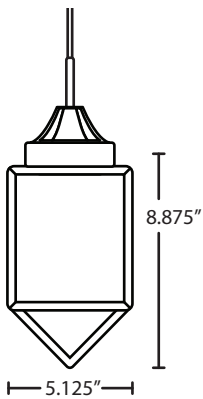

Project Information:

For ordering information, see next page

All dimensions provided are nominal.
Allowance must be made for dimensional tolerance in handcrafted glasses.

REV 3/18