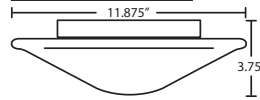

LUMA SLIM CEILING SHOWN IN OPAL GLOSSY/CLEAR

Luma 12 Slim: #9095