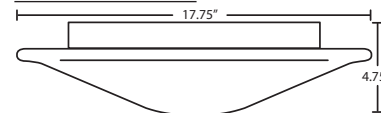

FIXTURE	DECOR	LAMP OPTIONS	OPTIONS
2CS 14.375" Dia.	909639 Opal Glossy/Clear	(blank) 2x 60W A19 Incan D2 2x 13W Quad 120V GU24 2x 13W GU24 120V LED 2x 10W LED 120V, dimmable	LW Low Wattage labeling

Luma 18 Slim: #9097