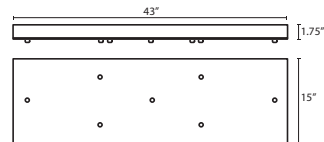

T37V 7 LIGHT BAR CANOPY

- Suitable for sloped ceilings
- Bronze or Satin Nickel
- 14" Dia. shades MAX, with staggered heights

HOW TO ORDER A MULTILIGHT FIXTURE

Order your canopy with the selected 120V multi light pendants (indicated by "B" or "J" prefix) for the complete fixture:

Example: 1x T33X-SN (3 Light Round Canopy)

1x J-SULUAM-SN (Sulu Pendant in Amber Bubble)

1x J-SULUBL-SN (Sulu Pendant in Blue Bubble)

1x J-SULUCL-SN (Sulu Pendant in Clear Bubble)