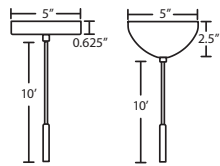

- Flat (1JT) or Dome (1JC) Canopy styles. Dome style allows adjustment without cutting cord.
- "J" option is pendant less canopy for multipoint canopy (options to the right)
- Suitable for sloped ceilings
- Cord: 10' SVT, 5" sleeve at socketholder (V Series utilizes SJT-type)
- Bronze or Satin Nickel

ACCESSORIES:

ADDITIONAL STEM SECTIONS:

Additional connecting stems are available to increase overall length, up to 10' max. Telescoping adjustable section allows up to 3" movement.

- T20A-SN** or **T20A-BR** Adj. Section
- T203-SN** or **T203-BR** 3" Section
- T206-SN** or **T206-BR** 6" Section
- T212-SN** or **T212-BR** 12" Section
- T218-SN** or **T218-BR** 18" Section