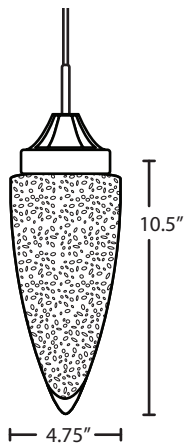

SULU

120V PENDANTS

location:
DAMP

SPECIFICATIONS:

DESCRIPTION

Cord-hung pendant with glass diffuser.

LAMPING

Standard: 60W Medium-based 120V, lamp not included. Dimmable with standard incandescent dimmer (not included).

SUSPENSION

Cord-hung: 10' SVT-type cord, complete with 5" decorative sleeve at the socketholder. Jacket coordinates with metal finish. Plated stamped steel construction. Black, Bronze or Satin Nickel. See next page for mult light options.

MOUNTING

Installs directly to a 4" octagonal ceiling box. Suitable for sloped ceilings.

LABELS

UL or ETL Listed. Suitable for Damp Locations (interior use only).

Consult factory concerning lower wattage labeling for energy requirements.

CLEAR BUBBLE (SULUCL) & SMOKE BUBBLE (SULUSM)

Project Information:

For ordering information, see next page

All dimensions provided are nominal.
Allowance must be made for dimensional tolerance in handcrafted glasses.