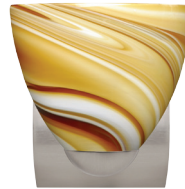

CONSTRUCTION

Fixture utilizes die-cast arm assembly and stamped steel canopy (4.75" H), with plated metal finish.

METAL FINISH

Fixture shall be finished in Bronze, Chrome or Satin Nickel.

MOUNTING

Installs directly to a 4" octagonal outlet box. Orient upward or downward, wall-mount only.

LABELS

UL or ETL Listed. Suitable for Damp Locations (interior use only).

SASHA II SHOWN IN OPAL MATTE (757207) IN DOWNWARD ORIENTATION

757207
OPAL MATTE

757280
AMBER MATTE

7572CF
COPPER FOIL

7572GF
GOLD FOIL

7572SF
SILVER FOIL

757219
CARRERA

757241
GARNET

7572CE
CEYLON

757286
BLUE CLOUD

7572HN
HONEY

757218
AMBER CLOUD

7572HV
HALVA

SASHA II

VANITIES WALL

ORDERING:

FIXTURE	GLASS OPTIONS	LAMPING OPTIONS	METAL FINISH	OPTIONS
2WZ 2 Light	757207 Opal Matte	(blank) 60W A15 or A19	BR Bronze	LW Low Wattage
3WZ 3 Light	757218 Amber Cloud	GU24 13W GU24 120V	CR Chrome	labeling
4WZ 4 Light	757219 Carrera	LED 10W LED 120V, dimmable	SN Satin Nickel	
	757241 Garnet			
	757280 Amber Matte			
	757286 Blue Cloud			
	7572CE Ceylon			
	7572CF Copper Foil			
	7572GF Gold Foil			
	7572HB Habanero			
	7572HN Honey			
	7572HV Halva			
	7572MA Magma			
	7572MG Marble Grigio			
	7572SF Silver Foil			