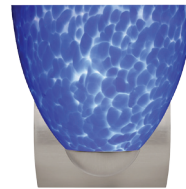

SASHA II

VANITIES WALL

location:
DAMP

SPECIFICATIONS:

DESCRIPTION

2-4 light vanity luminaires featuring handcrafted glass.

LAMPING

Standard: 60W A15 or A19 120V incandescent, suitable for dimming.

CONSTRUCTION

Fixture utilizes die-cast arm assembly and stamped steel canopy (4.75" H), with plated metal finish.

METAL FINISH

Fixture shall be finished in Bronze, Chrome or Satin Nickel.

MOUNTING

Installs directly to a 4" octagonal outlet box. Orient upward or downward, wall-mount only.

LABELS

UL or ETL Listed. Suitable for Damp Locations (interior use only).

SASHA II SHOWN IN OPAL MATTE (757207) IN DOWNWARD ORIENTATION

757207
OPAL MATTE

757280
AMBER MATTE

7572CF
COPPER FOIL

7572GF
GOLD FOIL

7572SF
SILVER FOIL

757219
CARRERA

757241
GARNET

7572CE
CEYLON

757286
BLUE CLOUD

7572HN
HONEY

757218
AMBER CLOUD

7572HV
HALVA