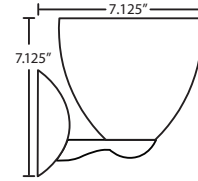

SASHA II

VANITIES WALL

ORDERING:

FIXTURE	GLASS OPTIONS	LAMPING OPTIONS	METAL FINISH	OPTIONS
2WZ 2 Light	757207 Opal Matte	(blank) 60W A15 or A19	BR Bronze	LW Low Wattage
3WZ 3 Light	757218 Amber Cloud	GU24 13W GU24 120V	CR Chrome	labeling
4WZ 4 Light	757219 Carrera	LED 10W LED 120V, dimmable	SN Satin Nickel	
	757241 Garnet			
	757280 Amber Matte			
	757286 Blue Cloud			
	7572CE Ceylon			
	7572CF Copper Foil			
	7572GF Gold Foil			
	7572HB Habanero			
	7572HN Honey			
	7572HV Halva			
	7572MA Magma			
	7572MG Marble Grigio			
	7572SF Silver Foil