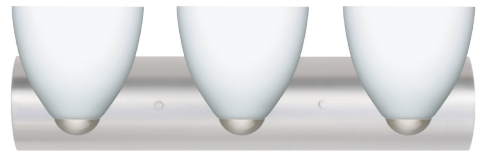

SASHA II

VANITIES WALL

location:
DAMP

SPECIFICATIONS:

DESCRIPTION

2-4 light vanity luminaires featuring handcrafted glass.

LAMPING

Standard: 60W A15 or A19 120V incandescent, suitable for dimming.

CONSTRUCTION

Fixture utilizes die-cast arm assembly and stamped steel canopy (4.75" H), with plated metal finish.

METAL FINISH

Fixture shall be finished in Bronze, Chrome or Satin Nickel.

MOUNTING

Installs directly to a 4" octagonal outlet box. Orient upward or downward, wall-mount only.

SASHA II

VANITIES WALL

ORDERING:

FIXTURE	GLASS OPTIONS	LAMPING OPTIONS	METAL FINISH	OPTIONS
2WZ 2 Light	757207 Opal Matte	(blank) 60W A15 or A19	BR Bronze	LW Low Wattage
3WZ 3 Light	757218 Amber Cloud	GU24 13W GU24 120V	CR Chrome	labeling
4WZ 4 Light	757219 Carrera	LED 10W LED 120V, dimmable	SN Satin Nickel	
	757241 Garnet			
	757280 Amber Matte			
	757286 Blue Cloud			
	7572CE Ceylon			
	7572CF Copper Foil			
	7572GF Gold Foil			
	7572HB Habanero			
	7572HN Honey			
	7572HV Halva			
	7572MA Magma			
	7572MG Marble Grigio			
	7572SF Silver Foil			

2WZ: 14.5" L

3WZ: 22.4375" L

4WZ: 30.3125" L

Ex. 3WZ-757207-SN
Sasha II 3-Light Vanity w/ Opal Matte Glass,
Satin Nickel Finish

LED SCONCES:

- Internal driver integrated in the lamp, GU24 base
- Total power of only 10 watts
- Dimmable with a standard dimmer
- Rated life: 30,000 hours
- Frosted acrylic diffuser
- 800 lumens
- CCT: 2800° Kelvin
- CRI: 80+