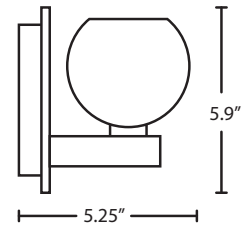

**LED:** 5W Replaceable source, 120V, dimmable, 80+ CRI, 3000° K CCT, 450 lumens, 25,000 hours, lamp included.

**DIFFUSER**

Shade shall be handcrafted glass of various decors. 3.15" Dia. x 3" H

**CONSTRUCTION**

Backplate and Bar are plated steel with option of Wood backplate.

**METAL FINISH**

Fixture shall be finished in Bronze or Satin Nickel.

**MOUNTING**

Installs directly to a 4" octagonal outlet box. Wall-mount only.

**LABELS**

UL or ETL Listed. Suitable for Damp Locations (interior use only).

BOCA BUBBLE IN BRONZE AND EBONY BACKPLATE (BOCA3BB)

BOCA3CL  
CLEAR

**For ordering information, see next page**

All dimensions provided are nominal.  
Allowance must be made for dimensional tolerance in handcrafted glasses.

**Ex. 2WF-BOCA3BB-SN-EB**  
Boca 2-Light Vanity, Clear Bubble,  
Satin Nickel with Ebony Backplate

1WF: 5.5" L

2WF: 14" L

3WF: 22" L

4WF: 30" L

**Project Information:**