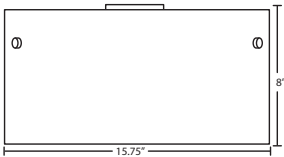

TAMBURO 16V2

SEMI-FLUSH MOUNT CEILING

SPECIFICATIONS:

DESCRIPTION

Semi-flush mounted ceiling luminaires, featuring handcrafted glass. "Near Ceiling" design creates soft ceiling glow.

LAMPING

Standard: 3x60W A19 120V incandescent, suitable for dimming, not included.

CFL: Standard 4-Pin CFL with non-dimming electronic ballast. 120V, lamp not included.

GU24 CFL: Self-ballasted GU24 lampholders. 26W max, 120V, lamp not included.

LED: 10W GU24 LED Lamp 120V, dimmable, included.

DIFFUSER

Handcrafted glass diffuser is available in various decors. 15.75" Dia. x 8" H

CONSTRUCTION

Canopy (5" dia.) is plated stamped steel. Canopy and glass retainer hardware are available in either Bronze or Satin Nickel finish.

MOUNTING

Installs directly to a 4" octagonal outlet box, centered on fixture. 90°C supply wire required for incandescent lamping.

LABELS

UL or ETL Listed. Suitable for Damp Locations (interior use only).

For ordering information, see next page

All dimensions provided are nominal. Allowance must be made for dimensional tolerance in handcrafted glasses.

REV 10/14