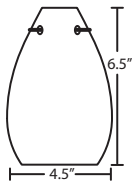

PERA 6

12V MINI PENDANTS

location:
DRY

SPECIFICATIONS:

DESCRIPTION

Low voltage mini pendant with handcrafted glass.

LAMPING

Standard: 50W Low pressure halogen GY6.35 12V Bi-Pin lamp, lamp included. Suitable for use in an open fixture. Optional lamp shield also available.

LED: 6W integrated lightsource, dimmable. (Available on 1XT or 1XC fixtures only).

DIFFUSER

Shade shall be handcrafted glass of various decors. 4.5" Dia. x 6.5" H
Opening sizes: 25mm min. (top), 73mm min. (bottom), 3x6mm holes.

CORD

Standard cord is 10' field-adjustable coaxial type with teflon jacket and decorative sleeve at the socketholder. Jacket tint coordinates with metal finish. Cords also available in 15' lengths.

STANDARD PENDANT (1XC, 1XT)

Mini pendant comes complete with either dome-style or flat-style canopy.

QUICK-CONNECT OPTION (XP, RXP, 1XP)

Quick-Connect Jack is compatible with Besa Rail Adapter, or Quick-Connect canopies (order separately).

METAL FINISH

Glass retainer hardware, sleeve and Quick-Connect Jack and/or canopies are finished in either Bronze or Satin Nickel.

LABELS

UL or ETL Listed. Suitable for Damp Locations (interior use only).

PERA 6 IN CEYLON (1713CE) & HONEY (1713HN)