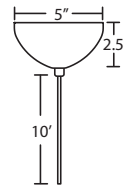

FIXED PENDANT OPTIONS:

1XC 1 Light Pendant, Dome Canopy

NO CORD CUTTING REQUIRED

- Suitable for use on sloped ceilings
- 1x electronic 60W dimmable 120V transformer
- Installs to standard 4" octagonal junction box
- Bronze or Satin Nickel metal finishes