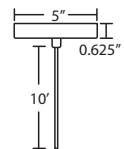

1XT 1 Light Pendant, Flat Canopy

- Suitable for use on sloped ceilings
- 1x electronic 60W dimmable 120V transformer, fits partially in junction box
- Installs to standard 4" octagonal junction box
- Bronze or Satin Nickel metal finishes

LED 12V MINI PENDANTS:

- LED driver is located in caopy for optimal performance
- Total power of 6 watts
- 450 lumens
- Rated life: 30,000 hours
- CCT: 2800° Kelvin
- CRI: 85+
- Dimmable
- Frosted acrylic diffuser encloses LEDs

CORD LENGTH OPTIONS:

15Ft. CORD LENGTH:
For longer 15' cord, add an "L" to the end of the item number,
i.e. 1XP-174352-SNL.