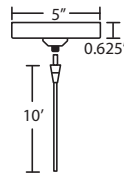

1XP Pendant + Monopoint Flat Canopy

- Pendant Shade and Cord/Socket Set, plus Flat Canopy
- 1x electronic 60W dimmable transformer, fits partially in junction box
- 10' Field-adjustable braided coaxial-type cord with a teflon jacket (clear or bronze tint coordinates with metal finish)
- Quick-Connect Jack provided
- Integral Quick-Connect adapter
- Bronze or Satin Nickel metal finishes