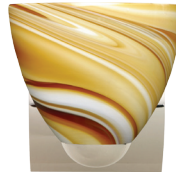

### DESCRIPTION

Wall-mounted sconce featuring one handcrafted glass.

757219  
CARRERA

7572MG  
MARBLE GRIGIO

7572HV  
HALVA

7572HN  
HONEY

7572HB  
HABANERO

7572MA  
MAGMA

7572CE  
CEYLON

757286  
BLUE CLOUD