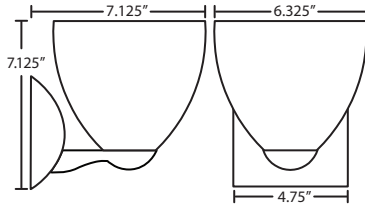

SASHA II

MINI SCONCES WALL

location:
DAMP

SPECIFICATIONS:

DESCRIPTION

Wall-mounted sconce featuring one handcrafted glass.

LAMPING

Standard: 60W A19 120V incandescent, suitable for dimming.

GU-24 CFL: Self-ballasted GU-24 lampholders. 13W max, 120V. lamps not included.

LED: 10W GU24 LED Lamp 120V, dimmable, included.

DIFFUSER

Shade shall be handcrafted glass of various decors.
Diameter of 6.3125" and height of 5.4375"

CONSTRUCTION

Fixture utilizes die-cast arm assembly and stamped steel canopy (4.75" H), with plated metal finish.

METAL FINISH

Fixture shall be finished in Bronze, Chrome or Satin Nickel.

MOUNTING

Installs directly to a 4" octagonal outlet box.
Orient upward or downward, wall-mount only.

LABELS

UL or ETL Listed. Suitable for Damp Locations (interior use only).

For ordering information, see next page

All dimensions provided are nominal.
Allowance must be made for dimensional tolerance in handcrafted glasses.

REV 7/15