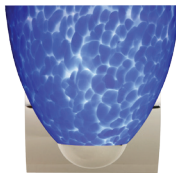

### DESCRIPTION

Wall-mounted sconce featuring one handcrafted glass.

757219  
CARRERA

7572MG  
MARBLE GRIGIO

7572HV  
HALVA

7572HN  
HONEY

7572HB  
HABANERO

7572MA  
MAGMA

7572CE  
CEYLON

757286  
BLUE CLOUD