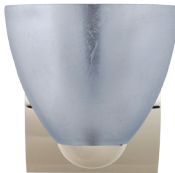

### DESCRIPTION

Wall-mounted sconce featuring one handcrafted glass.

### METAL FINISH

Fixture shall be finished in Bronze, Chrome or Satin Nickel.

757219  
CARRERA

7572MG  
MARBLE GRIGIO

7572HV  
HALVA

7572HN  
HONEY

7572HB  
HABANERO

7572MA  
MAGMA

7572CE  
CEYLON

757286  
BLUE CLOUD

7572CF  
COPPER FOIL

7572GF  
GOLD FOIL

7572SF  
SILVER FOIL

For ordering information, see next page

All dimensions provided are nominal.  
Allowance must be made for dimensional tolerance in handcrafted glasses.