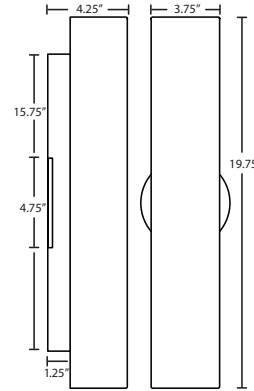

**Baaz 16:** 3.75" W x 15.75" H x 4.125" D

**Baaz 20:** 3.75" W x 19.75" H x 4.25" D

**CONSTRUCTION**

**Outdoor:** Stamped aluminum fitter and canopy-cover. Glass is secured by stainless steel set screws.

**REV 10/14**

BAAZ 16 / 20

SCONCES WALL

ORDERING:

Baaz 16: #770207

Baaz 20: #786007

OUTDOOR WET LOCATION, For Interior or Exterior Use

FIXTURE	DECOR	LAMP OPTIONS	METAL FINISH
2NW 15.75\"H	770207 Opal Matte	(blank) 2x 40W B10 Incan H1 1x 26W Quad 120V Q1 1x 26W Quad 277V	AL Br. Alum BR Bronze WH White