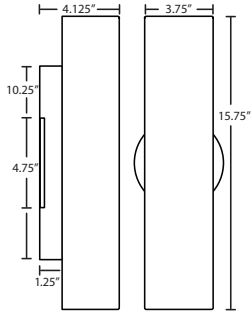

**Baaz 16:** 3.75" W x 15.75" H x 4.125" D

**Baaz 20:** 3.75" W x 19.75" H x 4.25" D

**CONSTRUCTION**

**Outdoor:** Stamped aluminum fitter and canopy-cover. Glass is secured by stainless steel set screws.

**REV 10/14**

BAAZ 16 / 20

SCONCES WALL

ORDERING:

Baaz 16: #770207

Baaz 20: #786007

OUTDOOR WET LOCATION, For Interior or Exterior Use

FIXTURE	DECOR	LAMP OPTIONS	METAL FINISH
2NW 15.75\"H	770207 Opal Matte	(blank) 2x 40W B10 Incan H1 1x 26W Quad 120V Q1 1x 26W Quad 277V	AL Br. Alum BR Bronze WH White