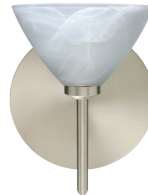

174352
MARBLE