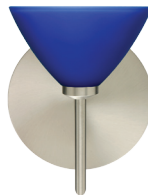

174387
BLUE MATTE