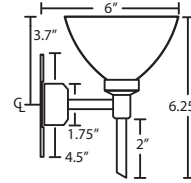

DOMI

VANITIES WALL

ORDERING:

FIXTURE	GLASS OPTIONS	METAL FINISH	METAL FINISH	OPTIONS
2SW 2 Light Vanity	174307 White	(blank) 40W G9 Hal	BR Bronze	SQ Square Canopy
3SW 3 Light Vanity	174331 Red Matte	LED 5W LED 120V, dimmable	CR Chrome	
4SW 4 Light Vanity	174352 Marble		SN Satin Nickel	
	174383 Mocha			
	174387 Blue Matte			
	1743CH Cherry			
	1743KR Chalk			
	1743OK Oak			
	1743OP Bicolor Orange/Pina			
	1743SL Solare			
	1743TN Titan			
	184395 Pearl			

Ex. 3SW-174307-SN
Domi 3-Light Vanity w/ White Glass,
Satin Nickel Finish

Canopy allows direct wiring without outlet box, where armored cable or non-metallic sheathed cable is employed, and the decorative outlet box cover is not required. Orient upward or downward, wall-mount only.

LED SCONCES:

- Total power of only 5 watts
- Dimmable with a standard dimmer
- Rated life: 25,000 hours
- 450 lumens
- CCT: 3000° Kelvin
- CRI: 80+

Project Information: