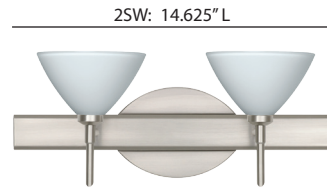

LED: 5W LED Replaceable source 120V, dimmable, included.

DIFFUSER

Shade shall be handcrafted glass of various decors. 5.0" Dia. x 2.875" H, spaced 7.875" apart on center.

CONSTRUCTION

Fixture utilizes metal arm assembly and stamped steel body, with plated finish. Decorative finials can be removed for downlighting applications. Decorative outlet box cover optional when not required.

METAL FINISH

Fixture shall be finished in Bronze, Chrome or Satin Nickel.

MOUNTING

Installs directly to a 4" octagonal outlet box, with 1.75" left or right offset. Canopy allows direct wiring without outlet box, where armored cable or non-metallic sheathed cable is employed, and the decorative outlet box cover is not required. Orient upward or downward, wall-mount only.

REV 7/15

DOMI

VANITIES WALL

ORDERING:

FIXTURE	GLASS OPTIONS	METAL FINISH	METAL FINISH	OPTIONS
2SW 2 Light Vanity	174307 White	(blank) 40W G9 Hal	BR Bronze	SQ Square Canopy
3SW 3 Light Vanity	174331 Red Matte	LED 5W LED 120V, dimmable	CR Chrome	
4SW 4 Light Vanity	174352 Marble		SN Satin Nickel	
	174383 Mocha			
	174387 Blue Matte			
	1743CH Cherry			
	1743KR Chalk			
	1743OK Oak			
	1743OP Bicolor Orange/Pina			
	1743SL Solare			
	1743TN Titan			
	184395 Pearl			

Ex. 3SW-174307-SN
 Domi 3-Light Vanity w/ White Glass,
 Satin Nickel Finish

Canopy allows direct wiring without outlet box, where armored cable or non-metallic sheathed cable is employed, and the decorative outlet box cover is not required. Orient upward or downward, wall-mount only.