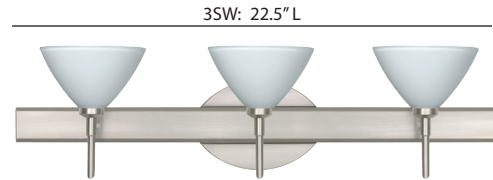

DOMI

VANITIES WALL

SPECIFICATIONS:

DESCRIPTION

2-4 light vanity luminaires featuring handcrafted glass.

LAMPING

Standard: 40W Low-pressure G9 Halogen 120V lamp, included. Suitable for use in an open fixture. Dimmable with standard incandescent dimmer.

LED: 5W LED Replaceable source 120V, dimmable, included.

DIFFUSER

Shade shall be handcrafted glass of various decors. 5.0" Dia. x 2.875" H, spaced 7.875" apart on center.

CONSTRUCTION

Fixture utilizes metal arm assembly and stamped steel body, with plated finish. Decorative finials can be removed for downlighting applications. Decorative outlet box cover optional when not required.

METAL FINISH

Fixture shall be finished in Bronze, Chrome or Satin Nickel.

MOUNTING

Installs directly to a 4" octagonal outlet box, with 1.75" left or right offset. Canopy allows direct wiring without outlet box, where armored cable or non-metallic sheathed cable is employed, and the decorative outlet box cover is not required. Orient upward or downward, wall-mount only.

Ex. 3SW-174307-SN
 Domi 3-Light Vanity w/ White Glass,
 Satin Nickel Finish

Canopy allows direct wiring without outlet box, where armored cable or non-metallic sheathed cable is employed, and the decorative outlet box cover is not required. Orient upward or downward, wall-mount only.