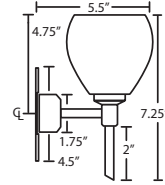

TAY TAY

VANITIES WALL

ORDERING:

FIXTURE	GLASS OPTIONS	METAL FINISH	METAL FINISH	OPTIONS
2SW 2 Light Vanity	560507 Opal Matte	(blank) 40W G9 Hal	BR Bronze	SQ Square Canopy
3SW 3 Light Vanity	560518 Amber Cloud	LED 5W LED 120V, dimmable	CR Chrome	
4SW 4 Light Vanity	560519 Carrera		SN Satin Nickel	
	560541 Garnet			
	560560 Cocoon			
	560580 Amber Matte			
	560586 Blue Cloud			
	5605CE Ceylon			
	5605HB Habanero			
	5605HN Honey			
	5605MA Magma			
	5605VM Vanilla Matte			

Ex. 3SW-560519-SN
Tay Tay 3-Light Vanity w/ Carrera Glass,
Satin Nickel Finish