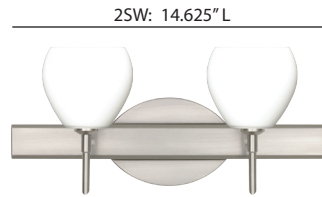

LED SCONCES:

- Total power of only 5 watts
- Dimmable with a standard dimmer
- Rated life: 25,000 hours
- 450 lumens
- CCT: 3000° Kelvin
- CRI: 80+

Project Information:

Canopy allows direct wiring without outlet box, where armored cable or non-metallic sheathed cable is employed, and the decorative outlet box cover is not required. Orient upward or downward, wall-mount only.