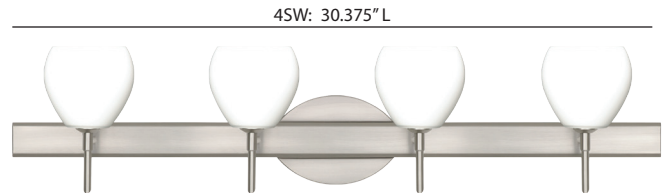

TAY TAY

VANITIES WALL

ORDERING:

FIXTURE	GLASS OPTIONS	METAL FINISH	METAL FINISH	OPTIONS
2SW 2 Light Vanity	560507 Opal Matte	(blank) 40W G9 Hal	BR Bronze	SQ Square Canopy
3SW 3 Light Vanity	560518 Amber Cloud	LED 5W LED 120V, dimmable	CR Chrome	
4SW 4 Light Vanity	560519 Carrera		SN Satin Nickel	
	560541 Garnet			
	560560 Cocoon			
	560580 Amber Matte			
	560586 Blue Cloud			
	5605CE Ceylon			
	5605HB Habanero			
	5605HN Honey			
	5605MA Magma			
	5605VM Vanilla Matte			

Ex. 3SW-560519-SN
Tay Tay 3-Light Vanity w/ Carrera Glass,
Satin Nickel Finish

LED SCONCES:

- Total power of only 5 watts
- Dimmable with a standard dimmer
- Rated life: 25,000 hours
- 450 lumens
- CCT: 3000° Kelvin
- CRI: 80+

Project Information:

Canopy allows direct wiring without outlet box, where armored cable or non-metallic sheathed cable is employed, and the decorative outlet box cover is not required. Orient upward or downward, wall-mount only.