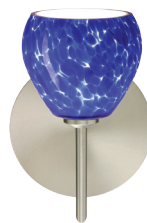

560586
BLUE CLOUD