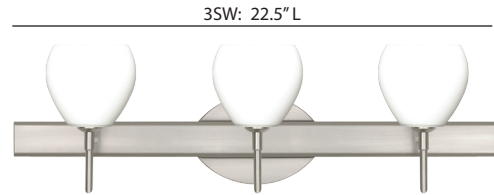

TAY TAY

VANITIES WALL

ORDERING:

FIXTURE	GLASS OPTIONS	METAL FINISH	METAL FINISH	OPTIONS
2SW 2 Light Vanity	560507 Opal Matte	(blank) 40W G9 Hal	BR Bronze	SQ Square Canopy
3SW 3 Light Vanity	560518 Amber Cloud	LED 5W LED 120V, dimmable	CR Chrome	
4SW 4 Light Vanity	560519 Carrera		SN Satin Nickel	
	560541 Garnet			
	560560 Cocoon			
	560580 Amber Matte			
	560586 Blue Cloud			
	5605CE Ceylon			
	5605HB Habanero			
	5605HN Honey			
	5605MA Magma			
	5605VM Vanilla Matte			

Ex. 3SW-560519-SN
Tay Tay 3-Light Vanity w/ Carrera Glass,
Satin Nickel Finish

LED SCONCES:

- Total power of only 5 watts
- Dimmable with a standard dimmer
- Rated life: 25,000 hours
- 450 lumens
- CCT: 3000° Kelvin
- CRI: 80+

Project Information:

Canopy allows direct wiring without outlet box, where armored cable or non-metallic sheathed cable is employed, and the decorative outlet box cover is not required. Orient upward or downward, wall-mount only.